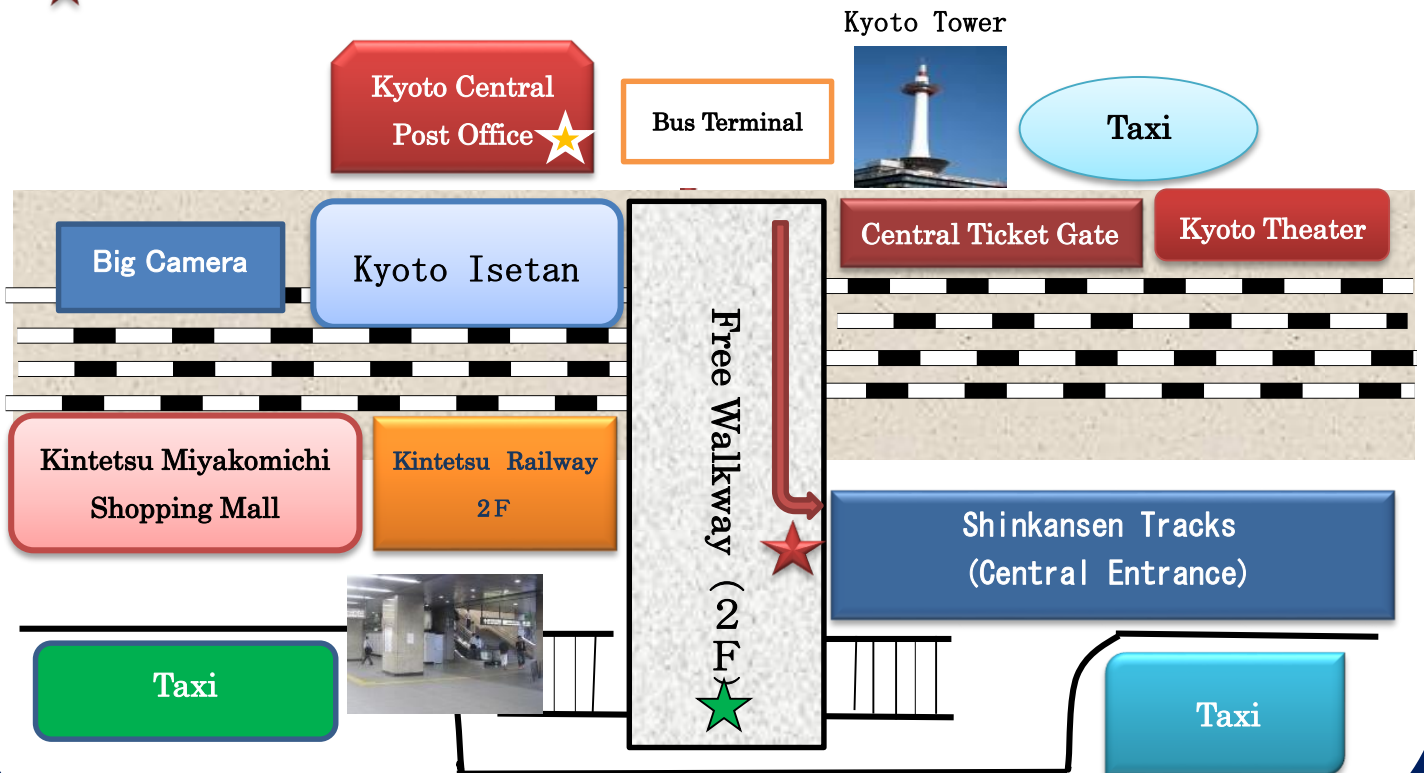

City Express JR Kyoto Station Porter Service

★ It is the front of Shinkansen Central Gate around free walkway on 2nd Floor at JR Kyoto Station

City Express JR Kyoto Station Porter Service, We will bring your luggage from hotel to "Shinkansen Tracks(Central Entrance)" at Kyoto Station and bring it to the place of the sign ★ by an appointment time.