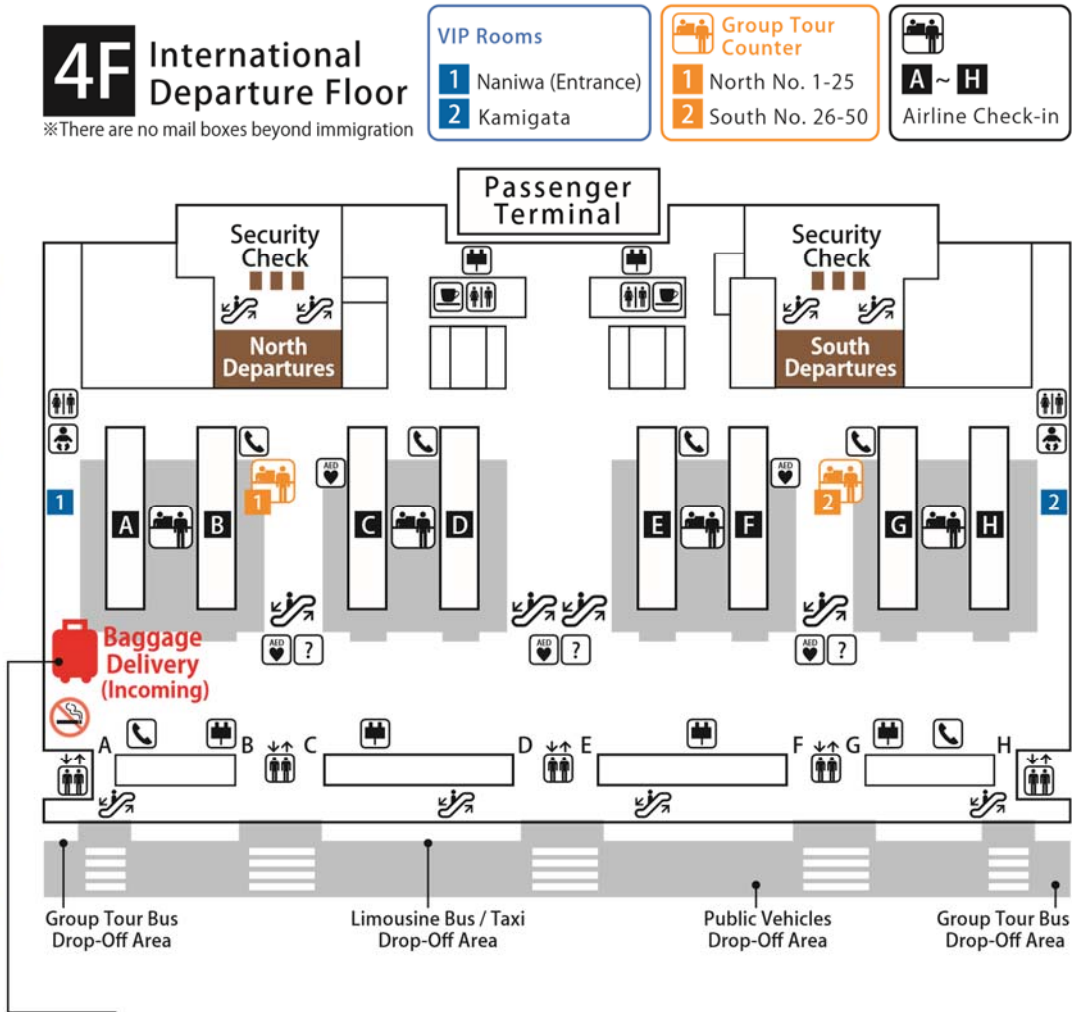

Kansai International Airport Baggage Storage

Location of the City Express(Baggage Delivery Service)Baggage Storage. Kansai Airport Baggage Service Counter.

●Kansai Airport Baggage Service

〒549-0001

Passenger Terminal 1 Building 4F North Side, 1 Senshukukokita, Izumisano, Osaka Kansai Airport Baggage Service Counter